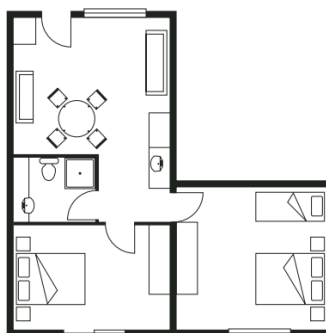

(Double share applies)

*Extra \$30 per person per night

STUDIO

- 1 Queen Size Bed
- 1 Single Size Sofa

Packages

(Double share applies)

ONE BEDROOM APARTMENT

Self-Contained

- 1 Queen Size Bed
- 1 Double Size Sofa
- 1 Single Size Bed

Packages

(Twin or triple share applies)

*Extra \$10 per person per night

TWO BEDROOM APARTMENT

Self-Contained

- 2 Queen Size Beds
- 1 Single Size Bed
- 1 Double Size Sofa
- 1 Single Size Sofa