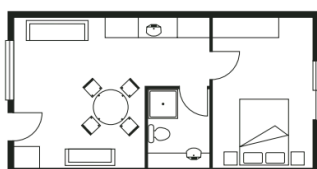

3 & 4 NIGHT Packages from \$200 per night* ALL PER PERSON, TWIN SHARE MINIMUM.

Room Layouts and Upgrades

DELUXE

- 1 Queen Size Bed
- 1 Double Size Sofa
- 1 Single Size Bed

Packages

(Twin or triple share applies)

EXECUTIVE SPA

- 1 Queen Size Bed
- 1 Corner Spa

Packages

(Double share applies)

*Extra \$25 per person per night

PREMIERE

- 1 Queen Size Bed
- 1 Free Standing Bath

Packages

(Double share applies)

*Extra \$30 per person per night

STUDIO

- 1 Queen Size Bed
- 1 Single Size Sofa

Packages

(Double share applies)

ONE BEDROOM APARTMENT

Self-Contained

- 1 Queen Size Bed
- 1 Double Size Sofa
- 1 Single Size Bed

Packages

(Twin or triple share applies)

*Extra \$10 per person per night

TWO BEDROOM APARTMENT

Self-Contained

- 2 Queen Size Beds
- 1 Single Size Bed
- 1 Double Size Sofa
- 1 Single Size Sofa