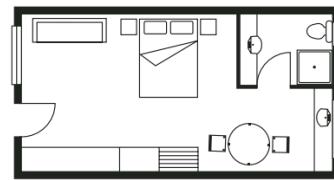

3 & 4 NIGHT Packages from \$200 per night* ALL PER PERSON, TWIN SHARE MINIMUM.

Room Layouts and Upgrades

DELUXE

- 1 Queen Size Bed
- 1 Double Size Sofa
- 1 Single Size Bed

Packages

(Twin or triple share applies)

EXECUTIVE SPA

- 1 Queen Size Bed
- 1 Corner Spa

Packages

(Double share applies)

*Extra \$25 per person per night

PREMIERE

- 1 Queen Size Bed
- 1 Free Standing Bath

Packages

(Double share applies)

*Extra \$30 per person per night

STUDIO

- 1 Queen Size Bed
- 1 Single Size Sofa

Packages

(Double share applies)

ONE BEDROOM APARTMENT

Self-Contained

- 1 Queen Size Bed
- 1 Double Size Sofa
- 1 Single Size Bed

Packages

(Twin or triple share applies)

*Extra \$10 per person per night

TWO BEDROOM APARTMENT

Self-Contained

- 2 Queen Size Beds
- 1 Single Size Bed
- 1 Double Size Sofa
- 1 Single Size Sofa