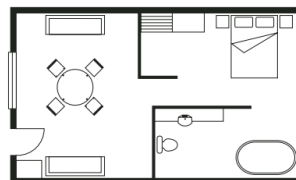

3 & 4 NIGHT Packages from \$200 per night* ALL PER PERSON, TWIN SHARE MINIMUM.

Room Layouts and Upgrades

DELUXE

- 1 Queen Size Bed
- 1 Double Size Sofa
- 1 Single Size Bed

Packages

(Twin or triple share applies)

EXECUTIVE SPA

- 1 Queen Size Bed
- 1 Corner Spa

Packages

(Double share applies)

*Extra \$25 per person per night

PREMIERE

- 1 Queen Size Bed
- 1 Free Standing Bath

Packages

(Double share applies)

*Extra \$30 per person per night

STUDIO

- 1 Queen Size Bed
- 1 Single Size Sofa

Packages

(Double share applies)

ONE BEDROOM APARTMENT

Self-Contained

- 1 Queen Size Bed
- 1 Double Size Sofa
- 1 Single Size Bed

Packages

(Twin or triple share applies)

*Extra \$10 per person per night

TWO BEDROOM APARTMENT

Self-Contained

- 2 Queen Size Beds
- 1 Single Size Bed
- 1 Double Size Sofa
- 1 Single Size Sofa