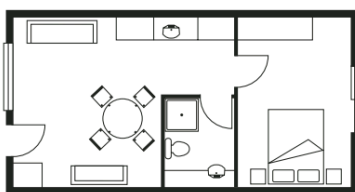

3 & 4 NIGHT Packages from \$200 per night* ALL PER PERSON, TWIN SHARE MINIMUM.

Room Layouts and Upgrades

DELUXE

- 1 Queen Size Bed
- 1 Double Size Sofa
- 1 Single Size Bed

Packages

(Twin or triple share applies)

EXECUTIVE SPA

- 1 Queen Size Bed
- 1 Corner Spa

Packages

(Double share applies)

*Extra \$25 per person per night

PREMIERE

- 1 Queen Size Bed
- 1 Free Standing Bath

Packages

(Double share applies)

*Extra \$30 per person per night

STUDIO

- 1 Queen Size Bed
- 1 Single Size Sofa

Packages

(Double share applies)

ONE BEDROOM APARTMENT

Self-Contained

- 1 Queen Size Bed
- 1 Double Size Sofa
- 1 Single Size Bed

Packages

(Twin or triple share applies)

*Extra \$10 per person per night

TWO BEDROOM APARTMENT

Self-Contained

- 2 Queen Size Beds
- 1 Single Size Bed
- 1 Double Size Sofa
- 1 Single Size Sofa