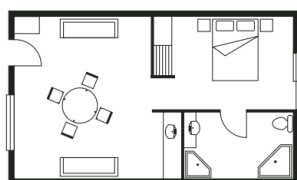

3 & 4 NIGHT Packages from \$200 per night* ALL PER PERSON, TWIN SHARE MINIMUM.

Room Layouts and Upgrades

DELUXE

- 1 Queen Size Bed
- 1 Double Size Sofa
- 1 Single Size Bed

Packages

(Twin or triple share applies)

EXECUTIVE SPA

- 1 Queen Size Bed
- 1 Corner Spa

Packages

(Double share applies)

*Extra \$25 per person per night

PREMIERE

- 1 Queen Size Bed
- 1 Free Standing Bath

Packages

(Double share applies)

*Extra \$30 per person per night

STUDIO

- 1 Queen Size Bed
- 1 Single Size Sofa

Packages

(Double share applies)

ONE BEDROOM APARTMENT

Self-Contained

- 1 Queen Size Bed
- 1 Double Size Sofa
- 1 Single Size Bed

Packages

(Twin or triple share applies)

*Extra \$10 per person per night

TWO BEDROOM APARTMENT

Self-Contained

- 2 Queen Size Beds
- 1 Single Size Bed
- 1 Double Size Sofa
- 1 Single Size Sofa