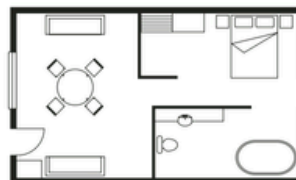

3 & 4 NIGHT Packages from \$180 per night* ALL PER PERSON, TWIN SHARE MINIMUM.

Room Layouts and Upgrades

DELUXE

- 1 Queen Size Bed
- 1 Double Size Sofa
- 1 Single Size Bed

Packages

(Twin or triple share applies)

EXECUTIVE SPA

- 1 Queen Size Bed
- 1 Corner Spa

Packages

(Double share applies)

*Extra \$25 per person per night

PREMIERE

- 1 Queen Size Bed
- 1 Free Standing Bath

Packages

(Double share applies)

*Extra \$30 per person per night

STUDIO

- 1 Queen Size Bed
- 1 Single Size Sofa

Packages

(Double share applies)

ONE BEDROOM APARTMENT

Self-Contained

- 1 Queen Size Bed
- 1 Double Size Sofa
- 1 Single Size Bed

Packages

(Twin or triple share applies)

*Extra \$10 per person per night

TWO BEDROOM APARTMENT

Self-Contained

- 2 Queen Size Beds
- 1 Single Size Bed
- 1 Double Size Sofa
- 1 Single Size Sofa