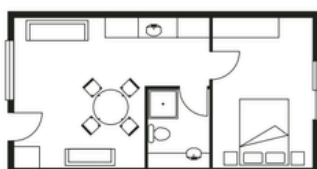

3 & 4 NIGHT Packages from \$180 per night* ALL PER PERSON, TWIN SHARE MINIMUM.

Room Layouts and Upgrades

DELUXE

- 1 Queen Size Bed
- 1 Double Size Sofa
- 1 Single Size Bed

Packages

(Twin or triple share applies)

EXECUTIVE SPA

- 1 Queen Size Bed
- 1 Corner Spa

Packages

(Double share applies)

*Extra \$25 per person per night

PREMIERE

- 1 Queen Size Bed
- 1 Free Standing Bath

Packages

(Double share applies)

*Extra \$30 per person per night

STUDIO

- 1 Queen Size Bed
- 1 Single Size Sofa

Packages

(Double share applies)

ONE BEDROOM APARTMENT

Self-Contained

- 1 Queen Size Bed
- 1 Double Size Sofa
- 1 Single Size Bed

Packages

(Twin or triple share applies)

*Extra \$10 per person per night

TWO BEDROOM APARTMENT

Self-Contained

- 2 Queen Size Beds
- 1 Single Size Bed
- 1 Double Size Sofa
- 1 Single Size Sofa