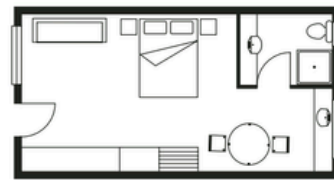

3 & 4 NIGHT Packages from \$180 per night* ALL PER PERSON, TWIN SHARE MINIMUM.

Room Layouts and Upgrades

DELUXE

- 1 Queen Size Bed
- 1 Double Size Sofa
- 1 Single Size Bed

Packages

(Twin or triple share applies)

EXECUTIVE SPA

- 1 Queen Size Bed
- 1 Corner Spa

Packages

(Double share applies)

*Extra \$25 per person per night

PREMIERE

- 1 Queen Size Bed
- 1 Free Standing Bath

Packages

(Double share applies)

*Extra \$30 per person per night

STUDIO

- 1 Queen Size Bed
- 1 Single Size Sofa

Packages

(Double share applies)

ONE BEDROOM APARTMENT

Self-Contained

- 1 Queen Size Bed
- 1 Double Size Sofa
- 1 Single Size Bed

Packages

(Twin or triple share applies)

*Extra \$10 per person per night

TWO BEDROOM APARTMENT

Self-Contained

- 2 Queen Size Beds
- 1 Single Size Bed
- 1 Double Size Sofa
- 1 Single Size Sofa