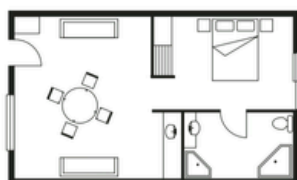

3 & 4 NIGHT Packages from \$180 per night* ALL PER PERSON, TWIN SHARE MINIMUM.

Room Layouts and Upgrades

DELUXE

- 1 Queen Size Bed
- 1 Double Size Sofa
- 1 Single Size Bed

Packages

(Twin or triple share applies)

EXECUTIVE SPA

- 1 Queen Size Bed
- 1 Corner Spa

Packages

(Double share applies)

*Extra \$25 per person per night

PREMIERE

- 1 Queen Size Bed
- 1 Free Standing Bath

Packages

(Double share applies)

*Extra \$30 per person per night

STUDIO

- 1 Queen Size Bed
- 1 Single Size Sofa

Packages

(Double share applies)

ONE BEDROOM APARTMENT

Self-Contained

- 1 Queen Size Bed
- 1 Double Size Sofa
- 1 Single Size Bed

Packages

(Twin or triple share applies)

*Extra \$10 per person per night

TWO BEDROOM APARTMENT

Self-Contained

- 2 Queen Size Beds
- 1 Single Size Bed
- 1 Double Size Sofa
- 1 Single Size Sofa