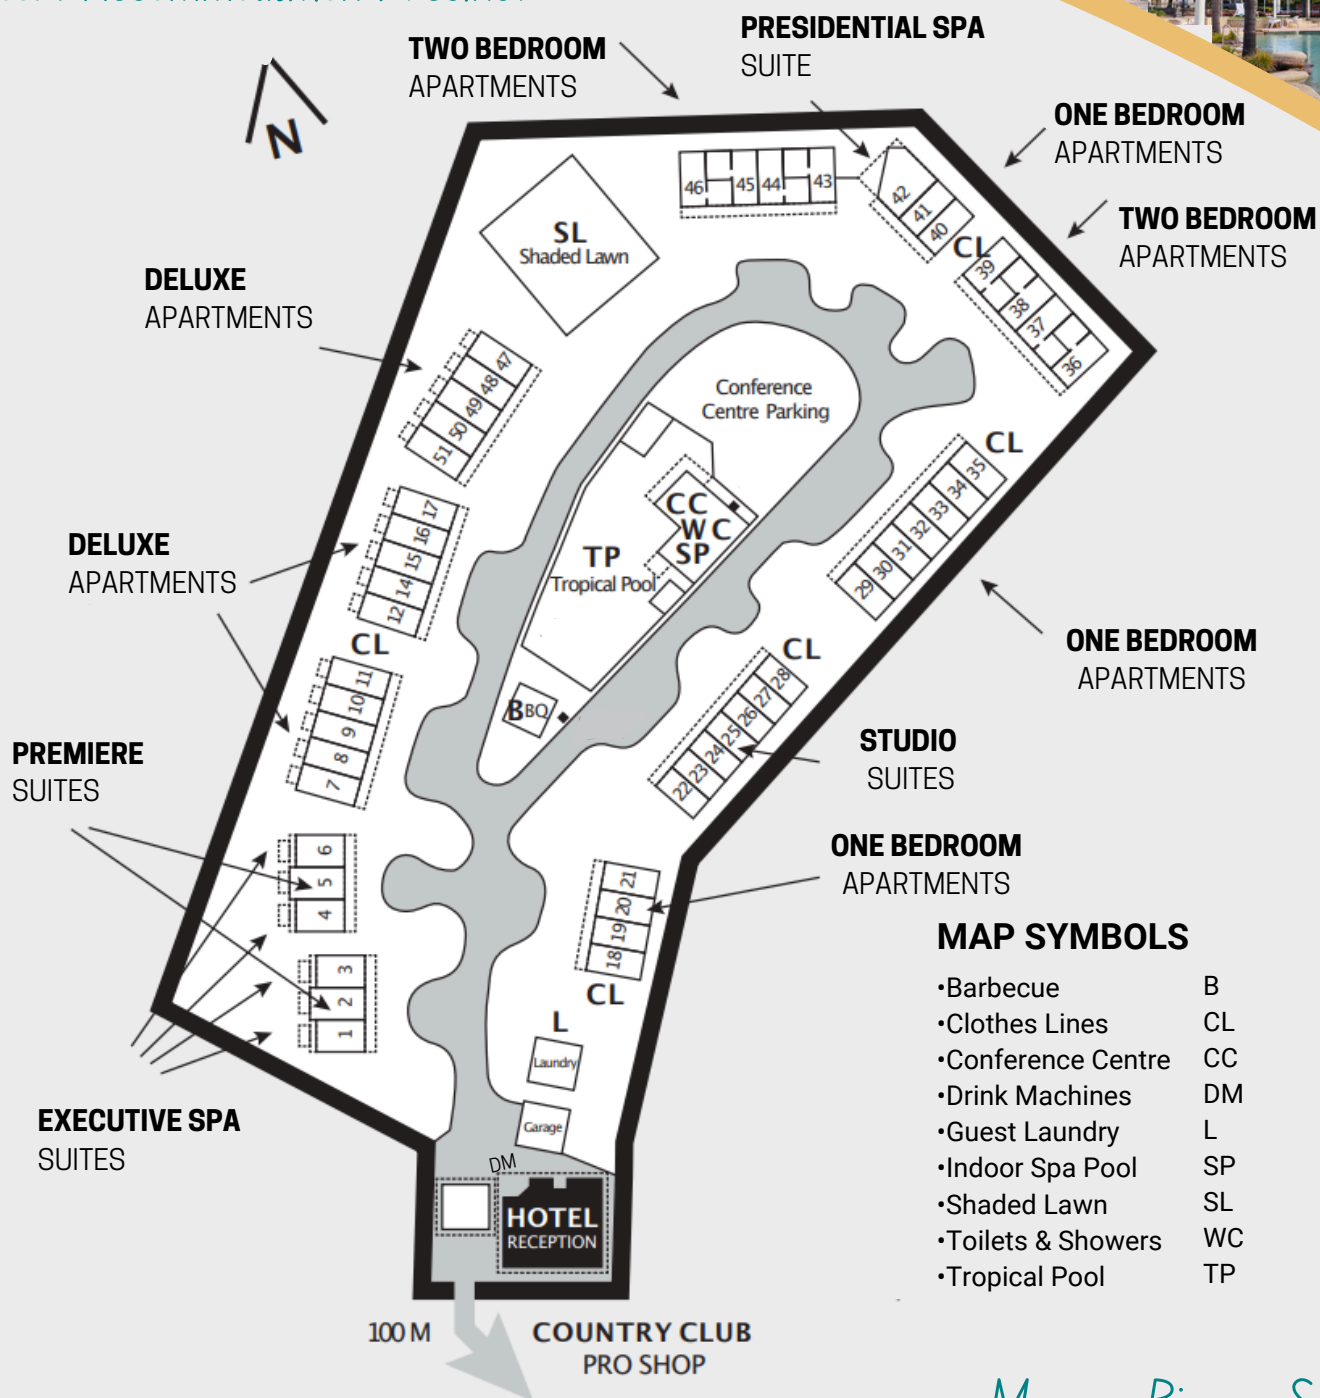

MURRAY DOWNS RESORT

Location Map

Resort Accommodation Precinct

Murray River - Swan Hill

On-course Accommodation - Free Call: 1800 807 574

P: (03) 5033 1966 Murray Downs Drive, Murray Downs, NSW AUSTRALIA 2734