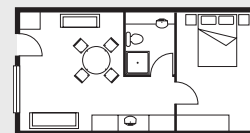

2 BEDROOM APARTMENT

(Self Contained)

- 2 Queen Size Beds • 1 Single Size Bed
- 1 Double Size Sofa • 1 Single Size Sofa

Packages

(Four share applies)

*2 Adults Sharing, extra \$90 per night

*3 Adults Sharing, extra \$60 per night.

1 BEDROOM APARTMENT

(Self Contained)

- 1 Queen Size Bed
- 1 Double Size Sofa
- 1 Single Size Sofa

Packages

(Twin or triple share applies)

*Extra persons: \$10 per person per night

*Non Golfers Discount: \$10 per person per night (5 Night Package).