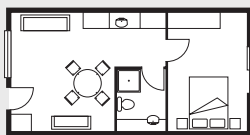

3 & 4 NIGHT Packages from \$160 per night* ALL PER PERSON, TWIN SHARE MINIMUM.

Room Layouts and Upgrades

DELUXE

- 1 Queen Size Bed
- 1 Double Size Sofa
- 1 Single Size Sofa

Packages

(Twin or triple share applies)

EXECUTIVE SPA

- 1 Queen Size Bed
- Corner Spa

Packages

(Double share applies)

*Extra \$20 per person per night.

PREMIERE

- 1 Queen Size Bed

Packages

(Double share applies)

*Extra \$25 per person per night.

STUDIO

- 1 Queen Size Bed
- 1 Single Size Sofa

Packages

(Double share applies)

PRESIDENTIAL Packages (Double share applies) *Extra \$30 per person per night.

2 BEDROOM APARTMENT

(Self Contained)

- 2 Queen Size Beds • 1 Single Size Bed
- 1 Double Size Sofa • 1 Single Size Sofa

Packages

(Four share applies)

*2 Adults Sharing, extra \$90 per night

*3 Adults Sharing, extra \$60 per night.