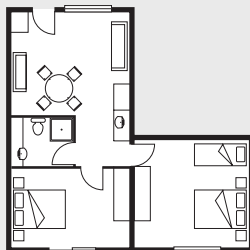

(Double share applies)

*Extra \$25 per person per night.

STUDIO

- 1 Queen Size Bed
- 1 Single Size Sofa

Packages

(Double share applies)

PRESIDENTIAL Packages (Double share applies) *Extra \$30 per person per night.

2 BEDROOM APARTMENT

(Self Contained)

- 2 Queen Size Beds • 1 Single Size Bed
- 1 Double Size Sofa • 1 Single Size Sofa

Packages

(Four share applies)

*2 Adults Sharing, extra \$90 per night

*3 Adults Sharing, extra \$60 per night.

1 BEDROOM APARTMENT

(Self Contained)

- 1 Queen Size Bed
- 1 Double Size Sofa
- 1 Single Size Sofa

Packages

(Twin or triple share applies)

*Extra persons: \$10 per person per night

*Non Golfers Discount: \$10 per person per night (5 Night Package).