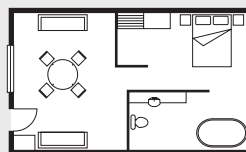

3 & 4 NIGHT Packages from \$160 per night* ALL PER PERSON, TWIN SHARE MINIMUM.

Room Layouts and Upgrades

DELUXE

- 1 Queen Size Bed
- 1 Double Size Sofa
- 1 Single Size Sofa

Packages

(Twin or triple share applies)

EXECUTIVE SPA

- 1 Queen Size Bed
- Corner Spa

Packages

(Double share applies)

*Extra \$20 per person per night.

PREMIERE

- 1 Queen Size Bed

Packages

(Double share applies)

*Extra \$25 per person per night.

STUDIO

- 1 Queen Size Bed
- 1 Single Size Sofa

Packages

(Double share applies)

PRESIDENTIAL Packages (Double share applies) *Extra \$30 per person per night.

2 BEDROOM APARTMENT

(Self Contained)

- 2 Queen Size Beds • 1 Single Size Bed
- 1 Double Size Sofa • 1 Single Size Sofa

Packages

(Four share applies)

*2 Adults Sharing, extra \$90 per night

*3 Adults Sharing, extra \$60 per night.