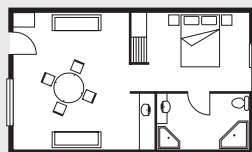

3 & 4 NIGHT Packages from \$160 per night* ALL PER PERSON, TWIN SHARE MINIMUM.

Room Layouts and Upgrades

DELUXE

- 1 Queen Size Bed
- 1 Double Size Sofa
- 1 Single Size Sofa

Packages

(Twin or triple share applies)

EXECUTIVE SPA

- 1 Queen Size Bed
- Corner Spa

Packages

(Double share applies)

*Extra \$20 per person per night.

PREMIERE

- 1 Queen Size Bed

Packages

(Double share applies)

*Extra \$25 per person per night.

STUDIO

- 1 Queen Size Bed
- 1 Single Size Sofa

Packages

(Double share applies)

PRESIDENTIAL Packages (Double share applies) *Extra \$30 per person per night.