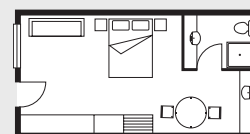

3 & 4 NIGHT Packages from \$160 per night* ALL PER PERSON, TWIN SHARE MINIMUM.

Room Layouts and Upgrades

DELUXE

- 1 Queen Size Bed
- 1 Double Size Sofa
- 1 Single Size Sofa

Packages

(Twin or triple share applies)

EXECUTIVE SPA

- 1 Queen Size Bed
- Corner Spa

Packages

(Double share applies)

*Extra \$20 per person per night.

PREMIERE

- 1 Queen Size Bed

Packages

(Double share applies)

*Extra \$25 per person per night.

STUDIO

- 1 Queen Size Bed
- 1 Single Size Sofa

Packages

(Double share applies)

PRESIDENTIAL Packages (Double share applies) *Extra \$30 per person per night.

2 BEDROOM APARTMENT

(Self Contained)

- 2 Queen Size Beds • 1 Single Size Bed
- 1 Double Size Sofa • 1 Single Size Sofa

Packages

(Four share applies)

*2 Adults Sharing, extra \$90 per night

*3 Adults Sharing, extra \$60 per night.