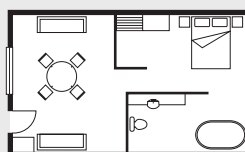

3 & 4 NIGHT Packages from \$160 per night* ALL PER PERSON, TWIN SHARE MINIMUM.

Room Layouts and Upgrades

DELUXE

- 1 Queen Size Bed
- 1 Double Size Sofa
- 1 Single Size Sofa

Packages

(Twin or triple share applies)

EXECUTIVE SPA

- 1 Queen Size Bed
- Corner Spa

Packages

(Double share applies)

*Extra \$20 per person per night.

PREMIERE

- 1 Queen Size Bed

Packages

(Double share applies)

*Extra \$25 per person per night.

STUDIO

- 1 Queen Size Bed
- 1 Single Size Sofa

Packages

(Double share applies)

PRESIDENTIAL Packages (Double share applies) *Extra \$30 per person per night.

2 BEDROOM APARTMENT

(Self Contained)

- 2 Queen Size Beds • 1 Single Size Bed
- 1 Double Size Sofa • 1 Single Size Sofa

Packages

(Four share applies)

*2 Adults Sharing, extra \$90 per night

*3 Adults Sharing, extra \$60 per night.