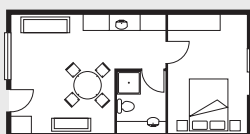

3 & 4 NIGHT Packages from \$160 per night* ALL PER PERSON, TWIN SHARE MINIMUM.

Room Layouts and Upgrades

DELUXE

- 1 Queen Size Bed
- 1 Double Size Sofa
- 1 Single Size Sofa

Packages

(Twin or triple share applies)

EXECUTIVE SPA

- 1 Queen Size Bed
- Corner Spa

Packages

(Double share applies)

*Extra \$20 per person per night.

PREMIERE

- 1 Queen Size Bed

Packages

(Double share applies)

*Extra \$25 per person per night.

STUDIO

- 1 Queen Size Bed
- 1 Single Size Sofa

Packages

(Double share applies)

PRESIDENTIAL Packages (Double share applies) *Extra \$30 per person per night.

2 BEDROOM APARTMENT

(Self Contained)

- 2 Queen Size Beds • 1 Single Size Bed
- 1 Double Size Sofa • 1 Single Size Sofa

Packages

(Four share applies)

*2 Adults Sharing, extra \$90 per night

*3 Adults Sharing, extra \$60 per night.