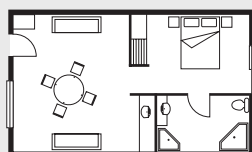

3 & 4 NIGHT Packages from \$160 per night* ALL PER PERSON, TWIN SHARE MINIMUM.

Room Layouts and Upgrades

DELUXE

- 1 Queen Size Bed
- 1 Double Size Sofa
- 1 Single Size Sofa

Packages

(Twin or triple share applies)

EXECUTIVE SPA

- 1 Queen Size Bed
- Corner Spa

Packages

(Double share applies)

*Extra \$20 per person per night.

PREMIERE

- 1 Queen Size Bed

Packages

(Double share applies)

*Extra \$25 per person per night.

STUDIO

- 1 Queen Size Bed
- 1 Single Size Sofa

Packages

(Double share applies)

PRESIDENTIAL Packages (Double share applies) *Extra \$30 per person per night.