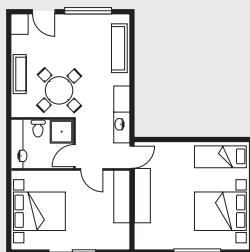

(Double share applies)

*Extra \$25 per person per night.

STUDIO

- 1 Queen Size Bed
- 1 Single Size Sofa

Packages

(Double share applies)

PRESIDENTIAL Packages (Double share applies) *Extra \$30 per person per night.

2 BEDROOM APARTMENT

(Self Contained)

- 2 Queen Size Beds • 1 Single Size Bed
- 1 Double Size Sofa • 1 Single Size Sofa

Packages

(Four share applies)

*2 Adults Sharing, extra \$90 per night

*3 Adults Sharing, extra \$60 per night.

1 BEDROOM APARTMENT

(Self Contained)

- 1 Queen Size Bed
- 1 Double Size Sofa
- 1 Single Size Sofa

Packages

(Twin or triple share applies)

*Extra persons: \$10 per person per night

*Non Golfers Discount: \$10 per person per night (5 Night Package).