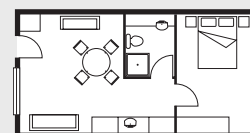

2 BEDROOM APARTMENT

(Self Contained)

- 2 Queen Size Beds • 1 Single Size Bed
- 1 Double Size Sofa • 1 Single Size Sofa

Packages

(Four share applies)

*2 Adults Sharing, extra \$90 per night

*3 Adults Sharing, extra \$60 per night.

1 BEDROOM APARTMENT

(Self Contained)

- 1 Queen Size Bed
- 1 Double Size Sofa
- 1 Single Size Sofa

Packages

(Twin or triple share applies)

*Extra persons: \$10 per person per night

*Non Golfers Discount: \$10 per person per night (5 Night Package).